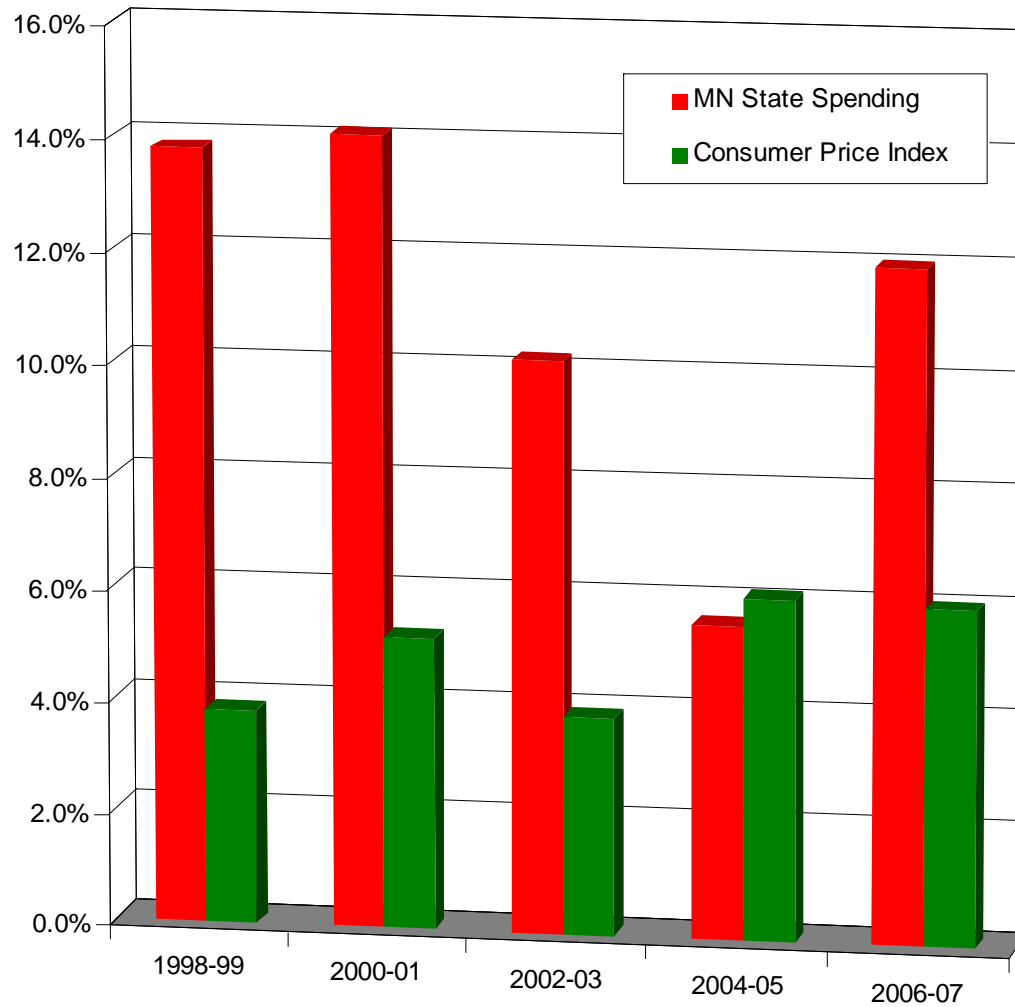

State Spending vs. CPI (% Change/Biennium)

SOURCES:

- State spending data from MN Department of Finance, "Historical Expenditures General Fund and All Funds" (published June 2007)
- Consumer Price Index data from US Dept of Labor Bureau of Labor Statistics, "All City CPI Average Report" (published 9/16/08)